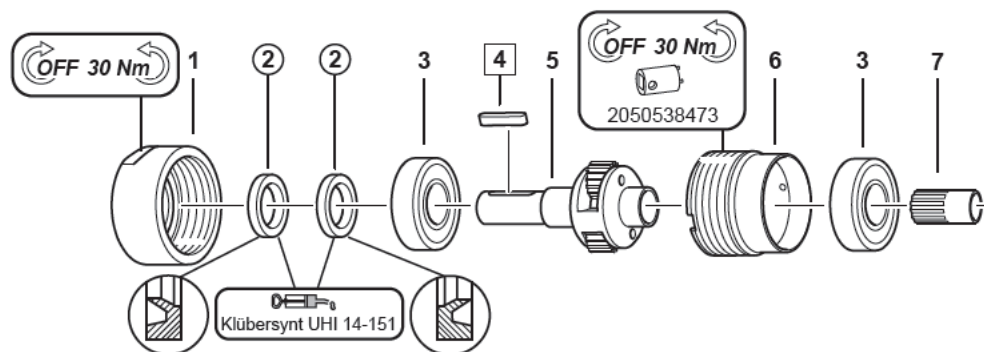

Gearbox items

- M25-4700-KSL ATEX
- MR25-2800-KSL ATEX

□ = Included in small parts kit

○ = Included in service kit

Item	Description	Part number			Service level
			M25-4700-KSL ATEX	MR25-2800-KSL ATEX	
1	FRONT PART	2050540463	1	1	X
2	SEAL RING	2050538063	2	2	
3	BALL BEARING	2050535963	2	2	X
4	KEY	2050536923	1	1	
5	PLANETARY GEAR, COMPL.	2050537783	1	1	X
6	GEAR RIM	2050536653	1	1	X
7	GEAR WHEEL	2050536783	1	1	X
-	FACE SPANNER	2050538473	1	1	X