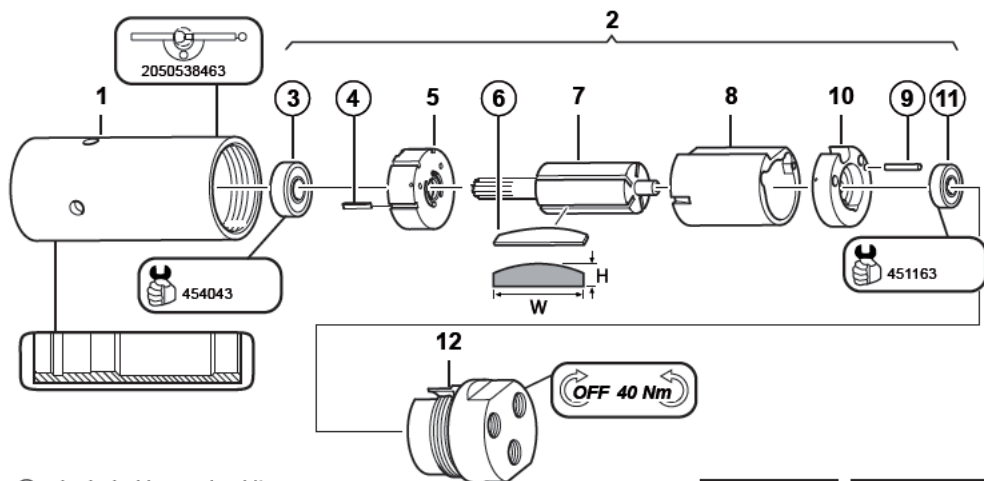

Motor items

- MR25-2100-KL ATEX
- MR25-480-KL ATEX
- MR25-100-KL ATEX

○ = Included in service kit

Item	Description	Part number	Qty			Service level		
			MR25-2100-KL ATEX	MR25-480-KL ATEX	MR25-100-KL ATEX	High	Medium	Low
1	CASING	2050536043	1	1	1			X
2	MOTOR, COMPL.	2050537103	1	1	1			X
3	BALL BEARING	-	1	1	1			
4	KEY	-	1	1	1			
5	END PLATE	2050536273	1	1	1			X
6	VANE KIT	-	1	1	1			
7	ROTOR	2050537883	1	1	1			X
8	CYLINDER	2050536173	1	1	1			X
9	PIN	-	1	1	1			
10	END PLATE	2050536283	1	1	1			X
11	BALL BEARING	-	1	1	1			
12	BACK HEAD	2050535783	1	1	1			X
-	MANDREL	451163	1	1	1			X
-	MANDREL	454043	1	1	1			X
-	WRENCH	2050538463	1	1	1			X