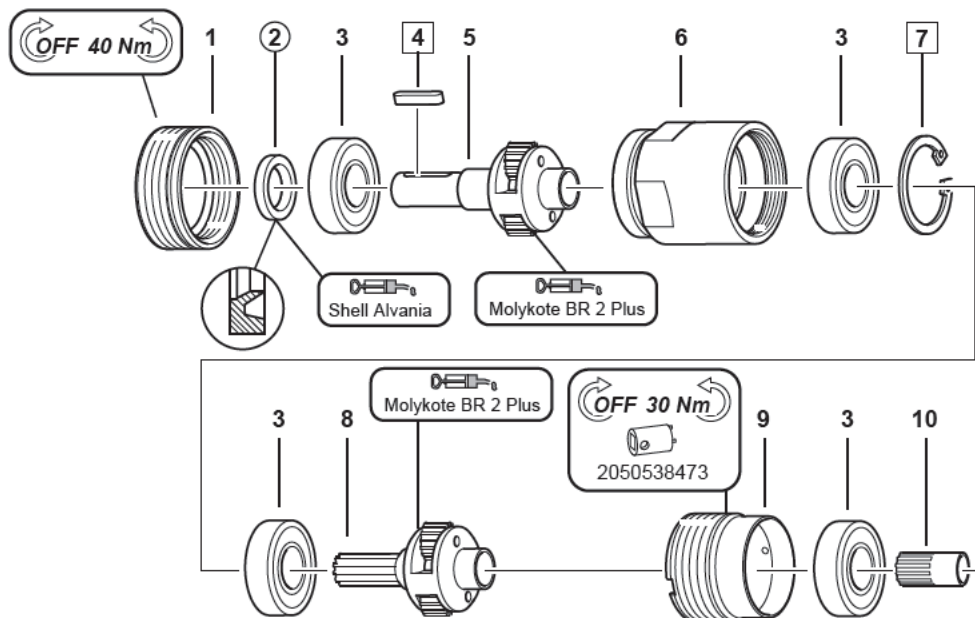

Gearbox items

■ M25-4700-KL ATEX

□ = Included in small parts kit

○ = Included in service kit

Item	Description	Part number	Qty	M25-4700-KL ATEX		
				High	Medium	Low
1	FRONT PART	2050557783	1			X
2	SEAL RING	2050538083	1			
3	BALL BEARING	2050535963	2			X
4	KEY	2050536953	1			
5	PLANETARY GEAR, COMPL.	2050537573	1			X
6	GEAR RIM	2050536653	1			X
7	GEAR WHEEL	2050536783	1			X
-	FACE SPANNER	2050538473	1			X

Gearbox items

■ M25-1040-KL ATEX

□ = Included in small parts kit

○ = Included in service kit

Item	Description	Part number	Qty	M25-1040-KL ATEX		
				High	Medium	Low
1	FRONT PART	2050557783	1			X
2	SEAL RING	2050538083	1			
3	BALL BEARING	2050535963	4			X
4	KEY	2050536953	1			
5	PLANETARY GEAR, COMPL.	2050537573	1			X
6	GEAR RIM	2050536663	1			X
7	CIRCLIP	450083	1			
8	PLANETARY GEAR, COMPL.	2050537533	1			X
9	GEAR RIM	2050536653	1			X
10	GEAR WHEEL	2050536783	1			X
-	FACE SPANNER	2050538473	1			X