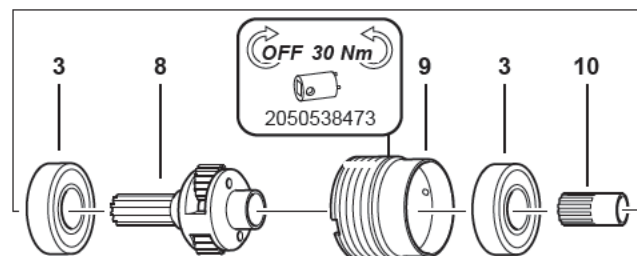

Gearbox items

■ M25-1040-KSL ATEX

■ MR25-640-KSL ATEX

□ = Included in small parts kit

○ = Included in service kit

	M25-1040-KSL ATEX	MR25-640-KSL ATEX	High	Medium	Low

Item	Description	Part number	Qty		Service level		
			M25-1040-KSL ATEX	MR25-640-KSL ATEX	High	Medium	Low
1	FRONT PART	2050540463	1	1			X
2	SEAL RING	2050538063	2	2			
3	BALL BEARING	2050535963	4	4			X
4	KEY	2050536923	1	1			
5	PLANETARY GEAR, COMPL.	2050537783	1	1			X
6	GEAR RIM	2050536683	1	1			X
7	CIRCLIP	450083	1	1			
8	PLANETARY GEAR, COMPL.	2050537533	1	1			X
9	GEAR RIM	2050536653	1	1			X
10	GEAR WHEEL	2050536783	1	1			X
-	FACE SPANNER	2050538473	1	1			X