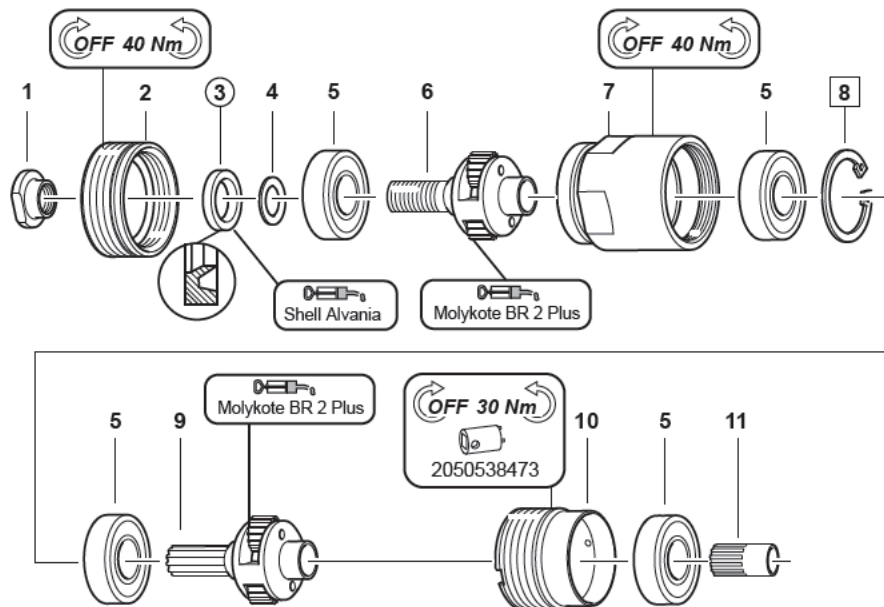

Gearbox items

■ M25-4700-TL ATEX

○ = Included in service kit

Item	Description	Part number	Qty	M25-4700-TL ATEX		
				High	Medium	Low
1	SPACER	2050538133	1			X
2	FRONT PART	2050557783	1			X
3	SEAL RING	2050538083	1			
4	WASHER	2050538193	1			X
5	BALL BEARING	2050535963	2			X
6	PLANETARY GEAR, COMPL.	2050537543	1			X
7	GEAR RIM	2050536653	1			X
8	GEAR WHEEL	2050536783	1			X
-	FACE SPANNER	2050538473	1			X

Gearbox items

■ M25-1040-TL ATEX

□ = Included in small parts kit

○ = Included in service kit

Item	Description	Part number	Qty	M25-1040-TL ATEX		
				High	Medium	Low
1	SPACER	2050538133	1			X
2	FRONT PART	2050557783	1			X
3	SEAL RING	2050538083	1			
4	WASHER	2050538193	1			X
5	BALL BEARING	2050535963	4			X
6	PLANETARY GEAR, COMPL.	2050537543	1			X
7	GEAR RIM	2050536663	1			X
8	CIRCLIP	450083	1			
9	PLANETARY GEAR, COMPL.	2050537533	1			X
10	GEAR RIM	2050536653	1			X
11	GEAR WHEEL	2050536783	1			X
-	FACE SPANNER	2050538473	1			X