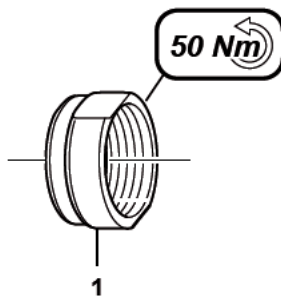

FRONT NUT

Item	Description	Part number	Qty										Service level							
1	FRONT NUT	2050550243	1	1	1	1	1	1	1	1	1	1	1	1	1	1	1	High	Medium	Low
																				X