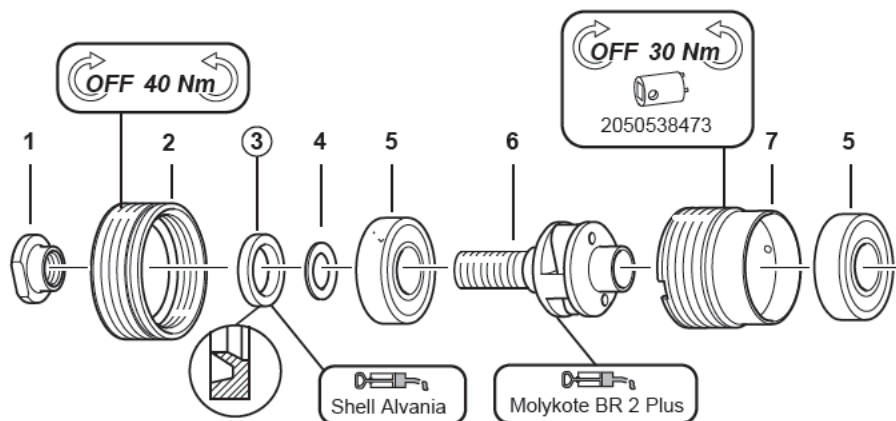

Gearbox items

- M25-21500-TL ATEX
- M25-3550-TL ATEX
- M25-2100-TL ATEX

○ = Included in service kit

Item	Description	Part number				Service level		
			M25-21500-TL ATEX	M25-3550-TL ATEX	M25-2100-TL ATEX	High	Medium	Low
1	SPACER	2050538133	1	1	1			X
2	FRONT PART	2050557783	1	1	1			X
3	SEAL RING	2050538083	1	1	1			
4	WASHER	2050538193	1	1	1			X
5	BALL BEARING	2050535963	2	2	2			X
6	PLANETARY GEAR, COMPL.	2050540373	1					X
6	PLANETARY GEAR, COMPL.	2050537653		1				X
6	PLANETARY GEAR, COMPL.	2050537553			1			X
7	GEAR RIM	2050536653	1	1	1			X
-	FACE SPANNER	2050538473	1	1	1			X