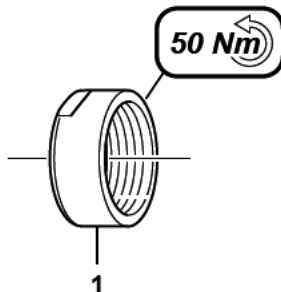

Item	Description	Part number	Qty							Service level					
1	FRONT NUT	2050536543	1	1	1	1	1	1	1	1	1	1	High	Medium	Low
															X