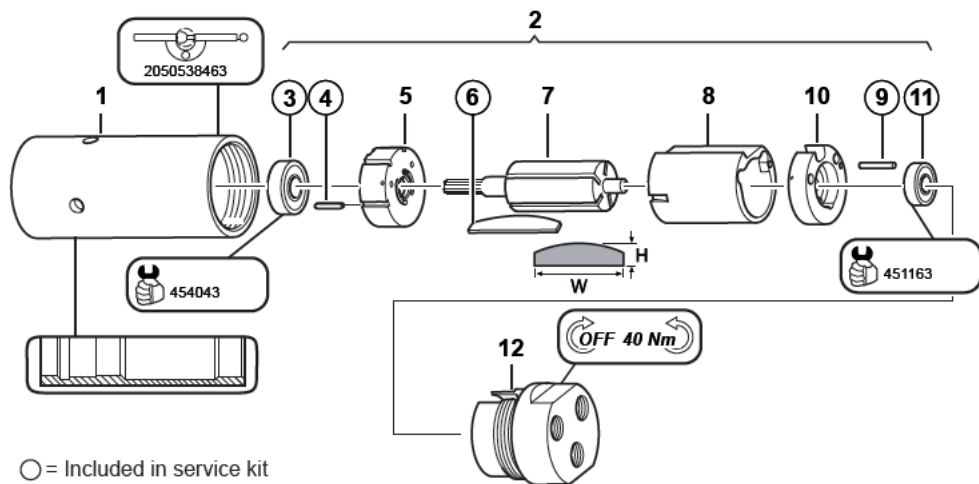

Motor items

- MR25-13100-KL ATEX
- MR25-2850-KL ATEX
- MR25-1300-KL ATEX

- MR25-640-KL ATEX
- MR25-290-KL ATEX

○ = Included in service kit

Item	Description	Part number	Qty					Service level		
			MR25-13100-KL ATEX	MR25-2850-KL ATEX	MR25-1300-KL ATEX	MR25-640-KL ATEX	MR25-290-KL ATEX	High	Medium	Low
1	CASING	2050536043	1	1	1	1	1			X
2	MOTOR, COMPL.	2050537233	1	1	1	1	1			X
3	BALL BEARING	-	1	1	1	1	1			
4	KEY	-	1	1	1	1	1			
5	END PLATE	2050536273	1	1	1	1	1			X
6	VANE KIT	-	1	1	1	1	1			
7	ROTOR	2050537873	1	1	1	1	1			X
8	CYLINDER	2050536173	1	1	1	1	1			X
9	PIN	-	1	1	1	1	1			
10	END PLATE	2050536283	1	1	1	1	1			X
11	BALL BEARING	-	1	1	1	1	1			
12	BACK HEAD	2050535783	1	1	1	1	1			X
-	MANDREL	451163	1	1	1	1	1			X
-	MANDREL	454043	1	1	1	1	1			X
-	WRENCH	2050538463	1	1	1	1	1			X