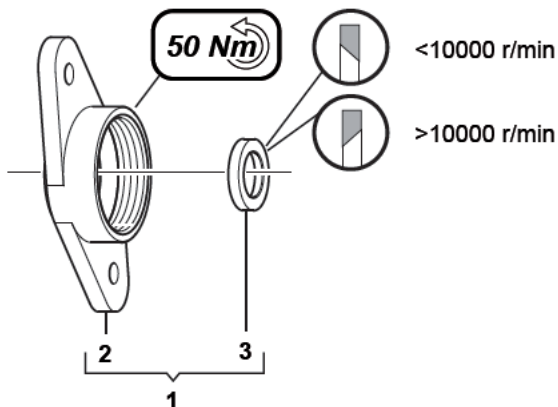

Mounting flange with holes M25

Item	Description	Part number	Qty										Service level							
			M25-21500-KL ATEX	M25-4700-KL ATEX	M25-3550-KL ATEX	M25-2100-KL ATEX	M25-1040-KL ATEX	M25-770-KL ATEX	M25-480-KL ATEX	M25-180-KL ATEX	M25-21500-TL ATEX	M25-4700-TL ATEX	M25-3550-TL ATEX	M25-2100-TL ATEX	High	Medium	Low			
1	MOUNTING FLANGE WITH HOLES M25	2050540623	1	1	1	1	1	1	1	1	1	1	1	1	1	1	1			X
2	FLANGE	-	1	1	1	1	1	1	1	1	1	1	1	1	1	1				
3	SEAL RING	-	1	1	1	1	1	1	1	1	1	1	1	1	1	1				

Item	Description	Part number	Qty										Service level						
			M25-1040-TL ATEX	M25-770-TL ATEX	M25-480-TL ATEX	MR25-13100-KL ATEX	MR25-2850-KL ATEX	MR25-2100-KL ATEX	MR25-1300-KL ATEX	MR25-640-KL ATEX	MR25-480-KL ATEX	MR25-290-KL ATEX	MR25-100-KL ATEX	High	Medium	Low			
1	MMOUNTING FLANGE WITH HOLES M25	2050540623	1	1	1	1	1	1	1	1	1	1	1	1	1	1			X
2	FLANGE	-	1	1	1	1	1	1	1	1	1	1	1	1	1	1			
3	SEAL RING	-	1	1	1	1	1	1	1	1	1	1	1	1	1	1