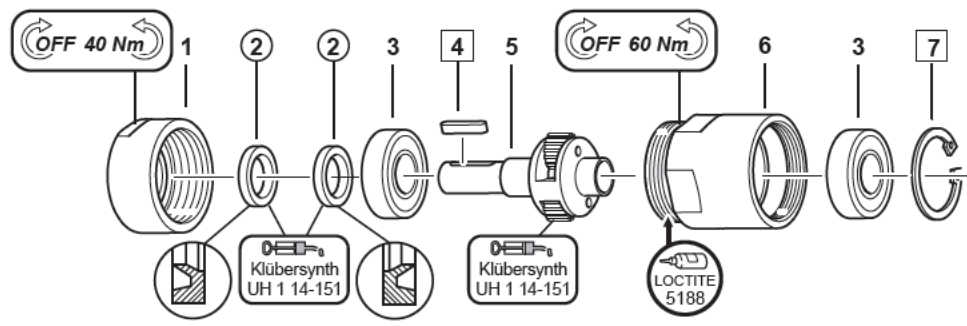

Gearbox items

■ M25-770-KSL ATEX

■ MR25-480-KSL ATEX

■ M25-480-KSL ATEX

■ MR25-290-KSL ATEX

□ = Included in small parts kit

○ = Included in service kit

	M25-770-KSL ATEX	M25-480-KSL ATEX	MR25-480-KSL ATEX	MR25-290-KSL ATEX	High	Medium	Low
1	1	1	1	1			X
2	2	2	2	2			
3	4	4	4	4			X
4	1	1	1	1			
5	1	1	1	1			X
6	1	1	1	1			X
7	1	1	1	1			
8	1		1				X
8		1		1			X
9	1	1	1	1			X
-	1	1	1	1			X

Item	Description	Part number	Qty				Service level		
1	FRONT PART	2050540463	1	1	1	1			X
2	SEAL RING	2050538063	2	2	2	2			
3	BALL BEARING	2050535963	4	4	4	4			X
4	KEY	2050536923	1	1	1	1			
5	PLANETARY GEAR, COMPL.	2050537783	1	1	1	1			X
6	GEAR RIM	2050536663	1	1	1	1			X
7	CIRCLIP	450083	1	1	1	1			
8	PLANETARY GEAR, COMPL.	2050537643	1			1			X
8	PLANETARY GEAR, COMPL.	2050537523		1		1			X
9	GEAR RIM	2050536653	1	1	1	1			X
-	FACE SPANNER	2050538473	1	1	1	1			X