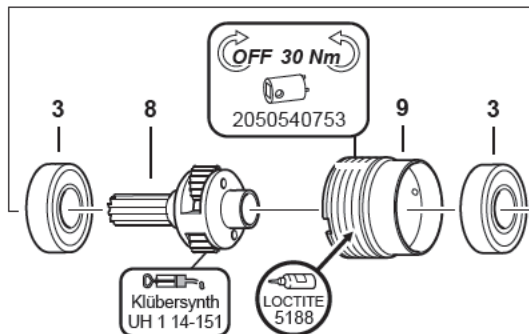

Gearbox items

■ M25-770-KSL ATEX

■ MR25-480-KSL ATEX

■ M25-480-KSL ATEX

■ MR25-290-KSL ATEX

□ = Included in small parts kit

○ = Included in service kit

	M25-770-KSL ATEX	M25-480-KSL ATEX	MR25-480-KSL ATEX	MR25-290-KSL ATEX	High	Medium	Low
1	1	1	1	1			X
2	2	2	2	2			
3	4	4	4	4			X
4	1	1	1	1			
5	1	1	1	1			X
6	1	1	1	1			X
7	1	1	1	1			
8	1		1				X
8		1		1			X
9	1	1	1	1			X
-	1	1	1	1			X

Item	Description	Part number	Qty				Service level		
1	FRONT PART	2050540463	1	1	1	1			X
2	SEAL RING	2050538063	2	2	2	2			
3	BALL BEARING	2050535963	4	4	4	4			X
4	KEY	2050536923	1	1	1	1			
5	PLANETARY GEAR, COMPL.	2050537783	1	1	1	1			X
6	GEAR RIM	2050536663	1	1	1	1			X
7	CIRCLIP	450083	1	1	1	1			
8	PLANETARY GEAR, COMPL.	2050537643	1			1			X
8	PLANETARY GEAR, COMPL.	2050537523		1		1			X
9	GEAR RIM	2050536653	1	1	1	1			X
-	FACE SPANNER	2050538473	1	1	1	1			X