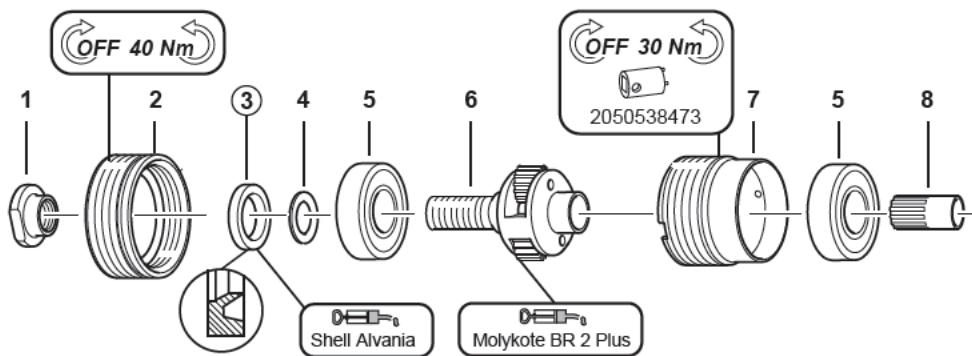

Gearbox items

■ M25-4700-TL ATEX

○ = Included in service kit

Item	Description	Part number	Qty	M25-4700-TL ATEX		
				High	Medium	Low
1	SPACER	2050538133	1			X
2	FRONT PART	2050557783	1			X
3	SEAL RING	2050538083	1			
4	WASHER	2050538193	1			X
5	BALL BEARING	2050535963	2			X
6	PLANETARY GEAR, COMPL.	2050537543	1			X
7	GEAR RIM	2050536653	1			X
8	GEAR WHEEL	2050536783	1			X
-	FACE SPANNER	2050538473	1			X