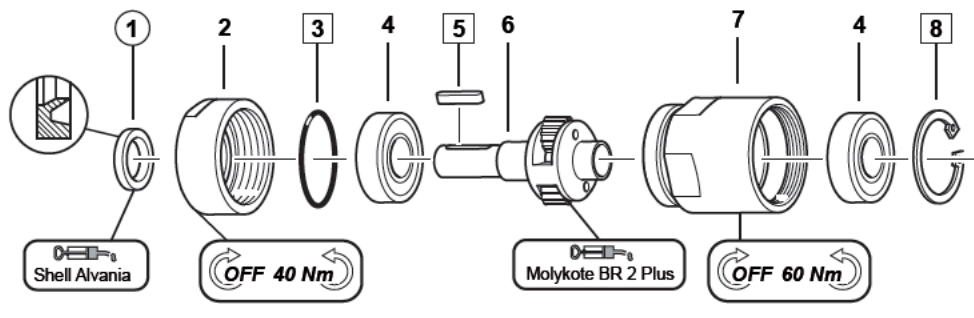

Gearbox items

■ MR25-640-KL ATEX

■ = Included in small parts kit

○ = Included in service kit

Item	Description	Part number	Qty	MR25-640-KL ATEX		
				High	Medium	Low
1	SEAL RING	2050538083	1			
2	FRONT PART	2050536543	1			X
3	O-RING	450823	1			
4	BALL BEARING	2050535963	4			X
5	KEY	2050536953	1			
6	PLANETARY GEAR, COMPL.	2050537573	1			X
7	GEAR RIM	2050536663	1			X
8	CIRCLIP	450083	1			
9	PLANETARY GEAR, COMPL.	2050537533	1			X
10	GEAR RIM	2050536653	1			X
11	GEAR WHEEL	2050536783	1			X
-	FACE SPANNER	2050538473	1			X