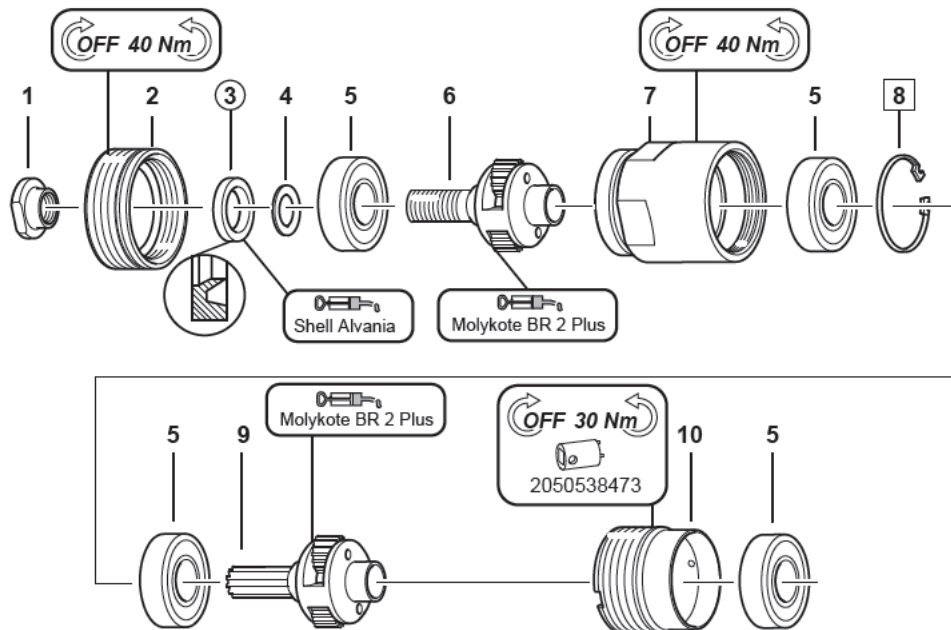

Gearbox items

■ M25-770-TL ATEX

■ M25-480-TL ATEX

□ = Included in small parts kit

○ = Included in service kit

Item	Description	Part number			Service level
			M25-770-TL ATEX	M25-480-TL ATEX	
1	SPACER	2050538133	1	1	X
2	FRONT PART	2050557783	1	1	X
3	SEAL RING	2050538083	1	1	
4	WASHER	2050538193	1	1	X
5	BALL BEARING	2050535963	4	4	X
6	PLANETARY GEAR, COMPL.	2050537543	1	1	X
7	GEAR RIM	2050536663	1	1	X
8	CIRCLIP	450083	1	1	
9	PLANETARY GEAR, COMPL.	2050537643	1		X
9	PLANETARY GEAR, COMPL.	2050537523		1	X
10	GEAR RIM	2050536653	1	1	X
-	FACE SPANNER	2050538473	1	1	X