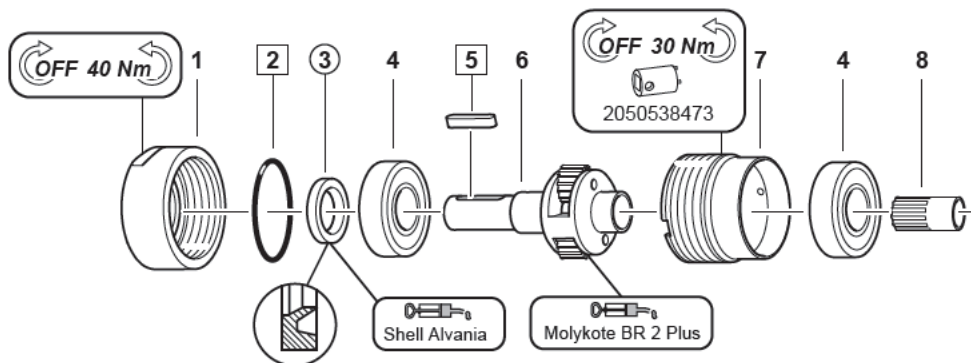

Gearbox items

■ MR25-2850-KL ATEX

□ = Included in small parts kit

○ = Included in service kit

Item	Description	Part number	Qty	MR25-2850-KL ATEX		
				High	Medium	Low
1	FRONT PART	2050536543	1			X
2	O-RING	450823	1			
3	SEAL RING	2050538083	1			
4	BALL BEARING	2050535963	2			X
5	KEY	2050536953	1			
6	PLANETARY GEAR, COMPL.	2050537573	1			X
7	GEAR RIM	2050536653	1			X
8	GEAR WHEEL	2050536783	1			X
-	FACE SPANNER	2050538473	1			X