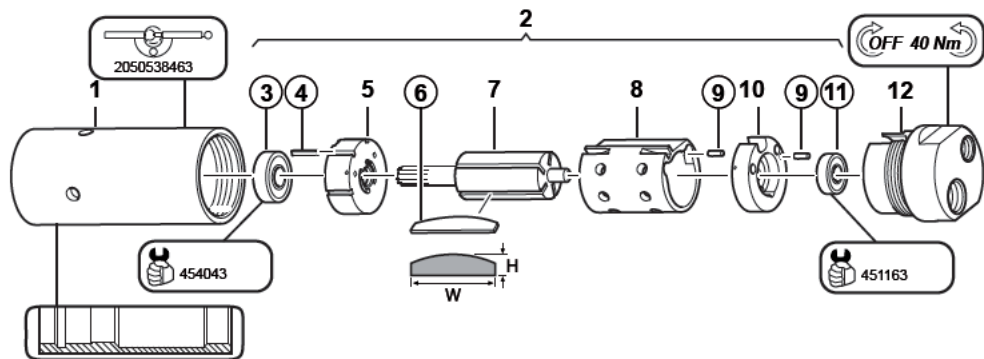

Motor items

- M25-3550-KL ATEX
- M25-770-KL ATEX
- M25-180-KL ATEX

- M25-3550-TL ATEX
- M25-770-TL ATEX

○ = Included in service kit

Item	Description	Part number						High	Medium	Low
			M25-3550-KL ATEX	M25-770-KL ATEX	M25-180-KL ATEX	M25-3550-TL ATEX	M25-770-TL ATEX			
1	CASING	2050536043	1	1	1	1	1			X
2	MOTOR, COMPL.	2050537093	1	1	1	1	1			X
3	BALL BEARING	-	1	1	1	1	1			
4	KEY	-	1	1	1	1	1			
5	END PLATE	2050536273	1	1	1	1	1			X
6	VANE KIT	-	1	1	1	1	1			
7	ROTOR	2050537883	1	1	1	1	1			X
8	CYLINDER	2050536163	1	1	1	1	1			X
9	PIN	-	2	2	2	2	2			
10	END PLATE	2050536283	1	1	1	1	1			X
11	BALL BEARING	-	1	1	1	1	1			
12	BACK HEAD	2050535793	1	1	1	1	1			X
-	MANDREL	451163	1	1	1	1	1			X
-	MANDREL	454043	1	1	1	1	1			X
-	WRENCH	2050538463	1	1	1	1	1			X