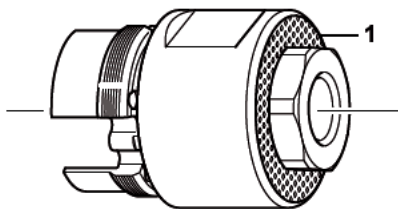

CONTROL TOP COMPLETE

M25-21500-KL ATEX
M25-4700-KL ATEX
M25-3550-KL ATEX
M25-2100-KL ATEX
M25-1040-KL ATEX
M25-770-KL ATEX
M25-480-KL ATEX
M25-180-KL ATEX
M25-21500-TL ATEX
M25-4700-TL ATEX

High
Medium
Low

Item	Description	Part number	Qty												
1	CONTROL TOP COMPLETE	2050550233	1	1	1	1	1	1	1	1	1	1	1	1	1

Service level		
		X

M25-3550-TL ATEX
M25-2100-TL ATEX
M25-1040-TL ATEX
M25-770-TL ATEX
M25-480-TL ATEX

High
Medium
Low

Item	Description	Part number	Qty				
1	CONTROL TOP COMPLETE	2050550233	1	1	1	1	1

Service level		
		X