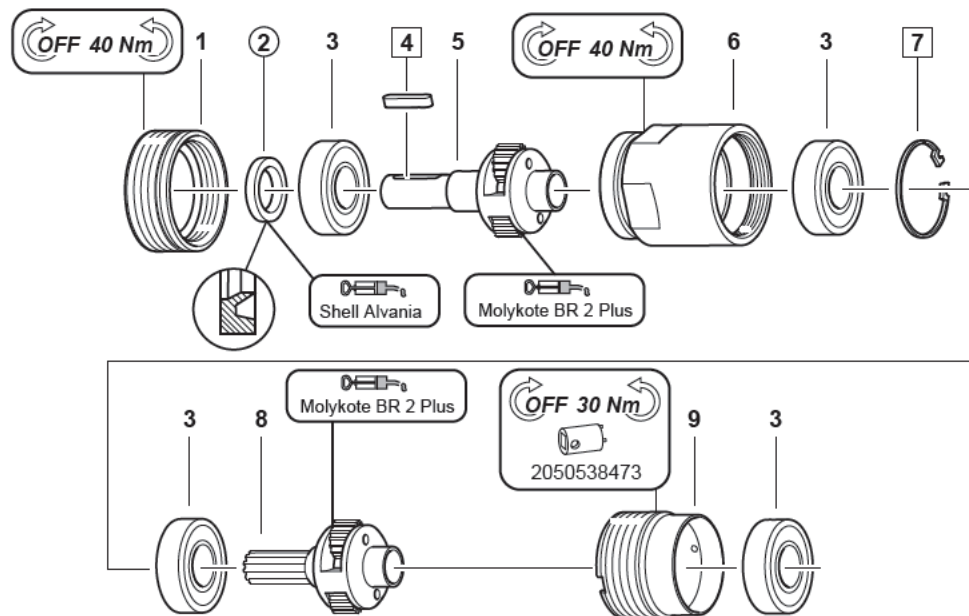

Gearbox items

■ M25-770-KL ATEX

■ M25-480-KL ATEX

□ = Included in small parts kit

○ = Included in service kit

Item	Description	Part number			Service level
			M25-770-KL ATEX	M25-480-KL ATEX	
1	FRONT PART	2050557783	1	1	X
2	SEAL RING	2050538083	1	1	
3	BALL BEARING	2050535963	4	4	X
4	KEY	2050536953	1	1	
5	PLANETARY GEAR, COMPL.	2050537573	1	1	X
6	GEAR RIM	2050536663	1	1	X
7	CIRCLIP	450083	1	1	
8	PLANETARY GEAR, COMPL.	2050537643	1		X
8	PLANETARY GEAR, COMPL.	2050537523		1	X
9	GEAR RIM	2050536653	1	1	X
-	FACE SPANNER	2050538473	1	1	X