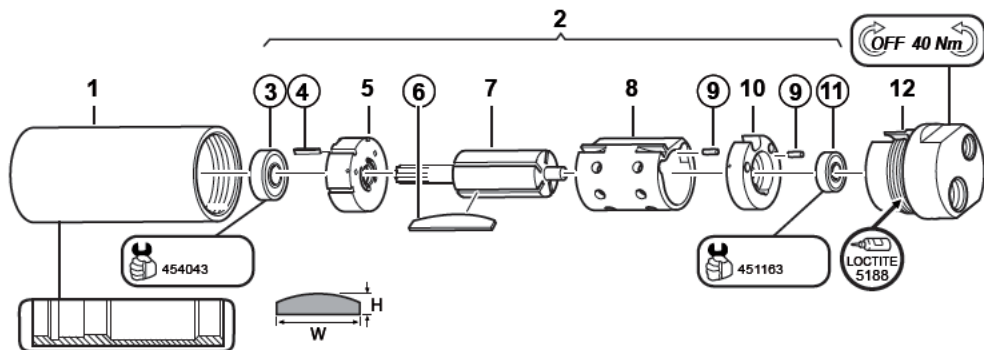

Motor items

■ M25-3550-KSL ATEX

■ M25-770-KSL ATEX

○ = Included in service kit

Item	Description	Part number	Qty		Service level		
			M25-3550-KSL ATEX	M25-770-KSL ATEX	High	Medium	Low
1	CASING	2050536063	1	1			X
2	MOTOR, COMPL.	2050537093	1	1			X
3	BALL BEARING	-	1	1			
4	KEY	-	1	1			
5	END PLATE	2050536273	1	1			X
6	VANE KIT	-	1	1			
7	ROTOR	2050537883	1	1			X
8	CYLINDER	2050536163	1	1			X
9	PIN	-	2	2			
10	END PLATE	2050536283	1	1			X
11	BALL BEARING	-	1	1			
12	BACK HEAD	2050535853	1	1			X
-	MANDREL	451163	1	1			X
-	MANDREL	454043	1	1			X
-	WRENCH	2050538463	1	1			X