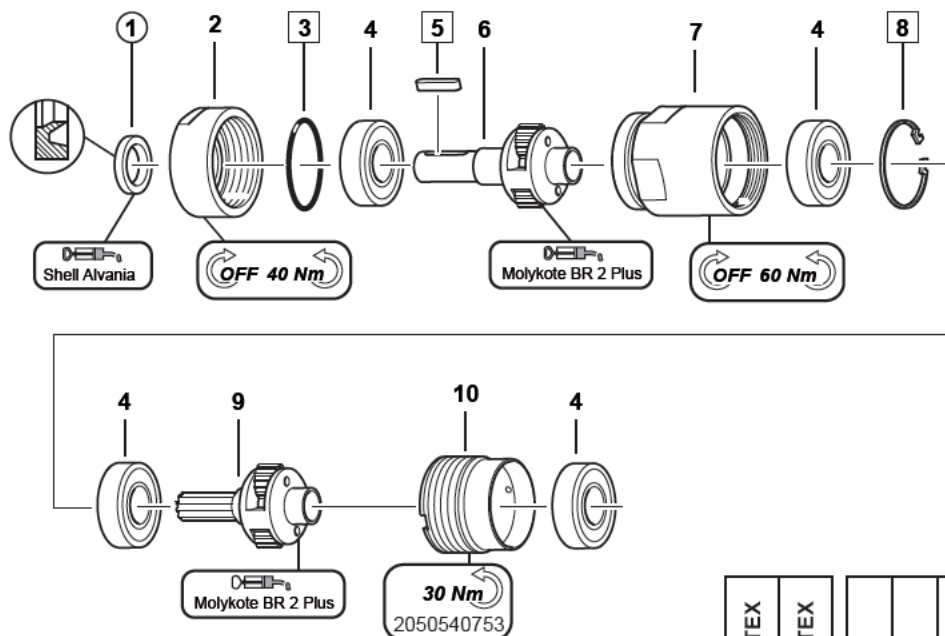

Gearbox items

■ MR25-480-KL ATEX

■ MR25-290-KL ATEX

□ = Included in small parts kit

○ = Included in service kit

Item	Description	Part number	MR25-480-KL ATEX		MR25-290-KL ATEX		Service level		
			High	Medium	Low	High	Medium	Low	
1	SEAL RING	2050538083	1	1					
2	FRONT PART	2050536543	1	1					X
3	O-RING	450823	1	1					
4	BALL BEARING	2050535963	4	4					X
5	KEY	2050536953	1	1					
6	PLANETARY GEAR, COMPL.	2050537573	1	1					X
7	GEAR RIM	2050536663	1	1					X
8	CIRCLIP	450083	1	1					
9	PLANETARY GEAR, COMPL.	2050537643	1						X
9	PLANETARY GEAR, COMPL.	2050537523		1					X
10	GEAR RIM	2050536653	1	1					X
-	FACE SPANNER	2050538473	1	1					X