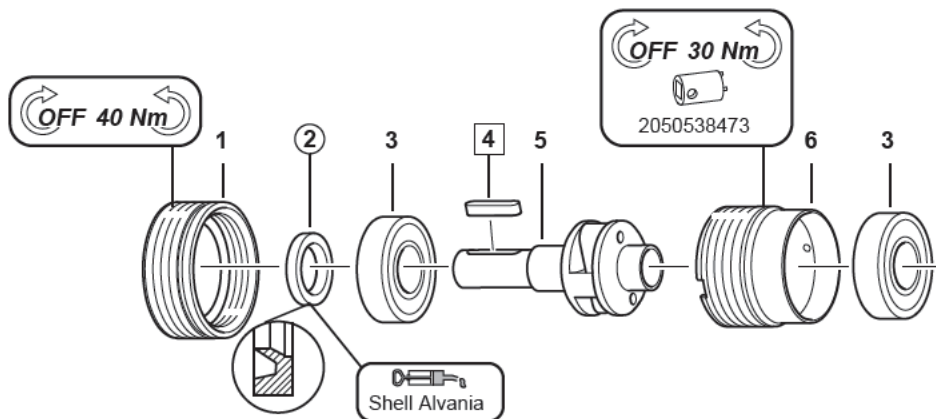

GEARBOX

Gearbox items

- M25-21500-KL ATEX
- M25-3550-KL ATEX
- M25-2100-KL ATEX

□ = Included in small parts kit

○ = Included in service kit

Item	Description	Part number	ATEX			Service level		
			M25-21500-KL ATEX	M25-3550-KL ATEX	M25-2100-KL ATEX	High	Medium	Low
1	FRONT PART	2050557783	1	1	1			X
2	SEAL RING	2050538083	1	1	1			
3	BALL BEARING	2050535963	2	2	2			X
4	KEY	2050536953	1	1	1			
5	PLANETARY GEAR, COMPL.	2050537563	1					X
5	PLANETARY GEAR, COMPL.	2050537663		1				X
5	PLANETARY GEAR, COMPL.	2050537583			1			X
6	GEAR RIM	2050536653	1	1	1			X
-	FACE SPANNER	2050538473	1	1	1			X