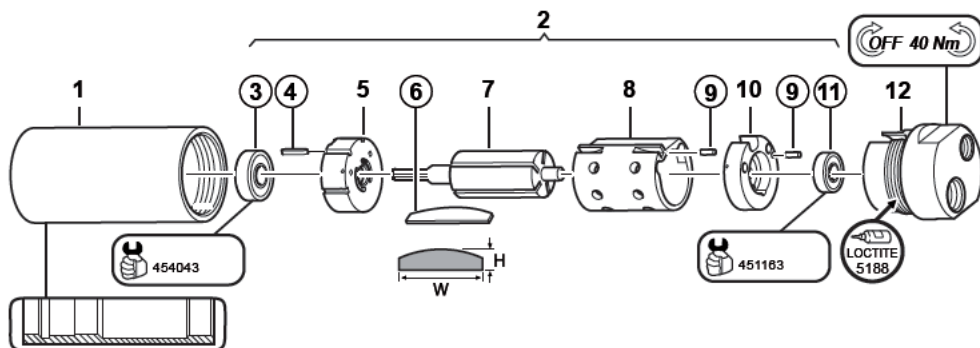

Motor items

- M25-19500-KSL ATEX
- M25-4700-KSL ATEX
- M25-2100-KSL ATEX

- M25-1040-KSL ATEX
- M25-480-KSL ATEX

○ = Included in service kit

Item	Description	Part number	Motor Model					Service level		
			M25-19500-KSL ATEX	M25-4700-KSL ATEX	M25-2100-KSL ATEX	M25-1040-KSL ATEX	M25-480-KSL ATEX	High	Medium	Low
1	CASING	2050536063	1	1	1	1	1			X
2	MOTOR, COMPL.	2050537083	1	1	1	1	1			X
3	BALL BEARING	-	1	1	1	1	1			
4	KEY	-	1	1	1	1	1			
5	END PLATE	2050536273	1	1	1	1	1			X
6	VANE KIT	-	1	1	1	1	1			
7	ROTOR	2050537873	1	1	1	1	1			X
8	CYLINDER	2050536163	1	1	1	1	1			X
9	PIN	-	2	2	2	2	2			
10	END PLATE	2050536283	1	1	1	1	1			X
11	BALL BEARING	-	1	1	1	1	1			
12	BACK HEAD	2050535853	1	1	1	1	1			X
-	MANDREL	451163	1	1	1	1	1			X
-	MANDREL	454043	1	1	1	1	1			X
-	WRENCH	2050538463	1	1	1	1	1			X