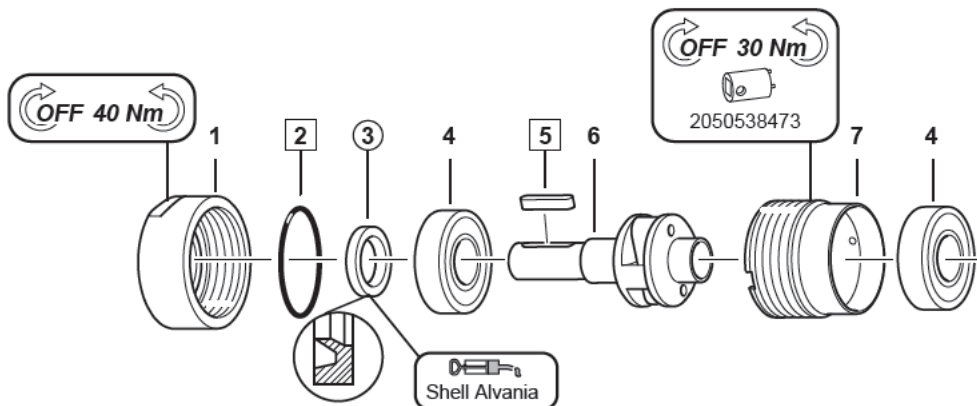

Gearbox items

- MR25-13100-KL ATEX
- MR25-2100-KL ATEX
- MR25-1300-KL ATEX

□ = Included in small parts kit

○ = Included in service kit

Item	Description	Part number	MR25-13100-KL ATEX			MR25-2100-KL ATEX			MR25-1300-KL ATEX			High	Medium	Low
			Qty	Qty	Qty	Qty	Qty	Qty	Qty					
1	FRONT PART	2050536543	1	1	1									X
2	O-RING	450823	1	1	1									
3	SEAL RING	2050538083	1	1	1									
4	BALL BEARING	2050535963	2	2	2									X
5	KEY	2050536953	1	1	1									
6	PLANETARY GEAR, COMPL.	2050537563	1											X
6	PLANETARY GEAR, COMPL.	2050537663		1										X
6	PLANETARY GEAR, COMPL.	2050537583			1									X
7	GEAR RIM	2050536653	1	1	1									X
-	FACE SPANNER	2050538473	1	1	1									X