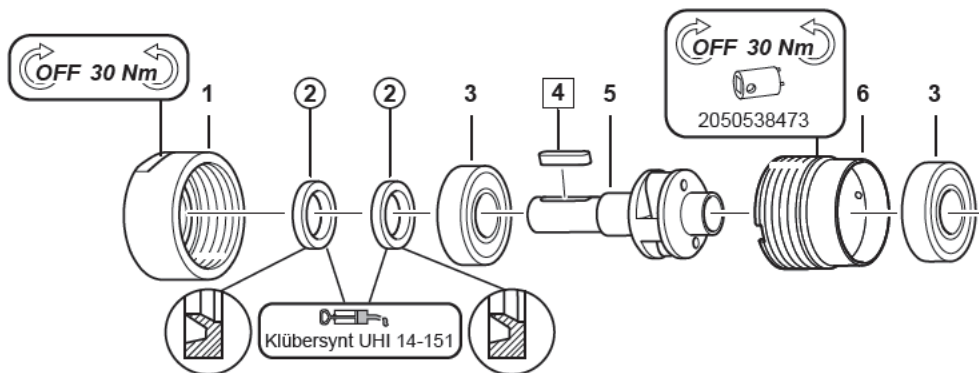

Gearbox items

- M25-19500-KSL ATEX
- M25-3550-KSL ATEX
- M25-2100-KSL ATEX

- MR25-13100-KSL ATEX
- MR25-2100-KSL ATEX
- MR25-1300-KSL ATEX

□ = Included in small parts kit

○ = Included in service kit

Item	Description	Part number							Service level		
			Qty						High	Medium	Low
1	FRONT PART	2050540463	1	1	1	1	1	1			X
2	SEAL RING	2050538063	2	2	2	2	2	2			
3	BALL BEARING	2050535963	2	2	2	2	2	2			X
4	KEY	2050536923	1	1	1	1	1	1			
5	PLANETARY GEAR, COMPL.	2050537773	1				1				X
5	PLANETARY GEAR, COMPL.	2050537793		1				1			X
5	PLANETARY GEAR, COMPL.	2050537803			1			1			X
6	GEAR RIM	2050536653	1	1	1	1	1	1			X
-	FACE SPANNER	2050538473	1	1	1	1	1	1			X