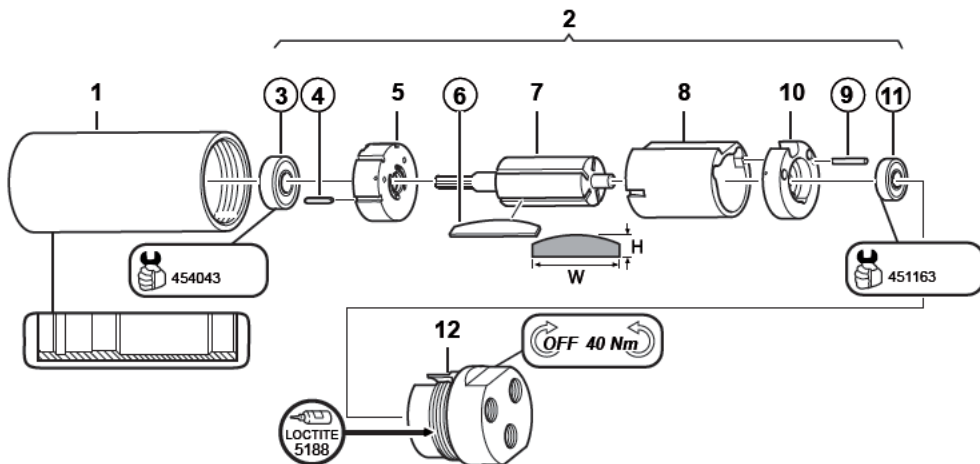

Motor items

- MR25-13100-KSL ATEX
- MR25-2800-KSL ATEX
- MR25-1300-KSL ATEX

- MR25-640-KSL ATEX
- MR25-290-KSL ATEX

○ = Included in service kit

Item	Description	Part number	Qty					Service level		
			MR25-13100-KSL ATEX	MR25-2800-KSL ATEX	MR25-1300-KSL ATEX	MR25-640-KSL ATEX	MR25-290-KSL ATEX	High	Medium	Low
1	CASING	2050536063	1	1	1	1	1			X
2	MOTOR, COMPL.	2050537233	1	1	1	1	1			X
3	BALL BEARING	-	1	1	1	1	1			
4	KEY	-	1	1	1	1	1			
5	END PLATE	2050536273	1	1	1	1	1			X
6	VANE KIT	-	1	1	1	1	1			
7	ROTOR	2050537873	1	1	1	1	1			X
8	CYLINDER	2050536173	1	1	1	1	1			X
9	PIN	-	1	1	1	1	1			
10	END PLATE	2050536283	1	1	1	1	1			X
11	BALL BEARING	-	1	1	1	1	1			
12	BACK HEAD	2050535833	1	1	1	1	1			X
-	MANDREL	451163	1	1	1	1	1			X
-	MANDREL	454043	1	1	1	1	1			X
-	WRENCH	2050538463	1	1	1	1	1			X