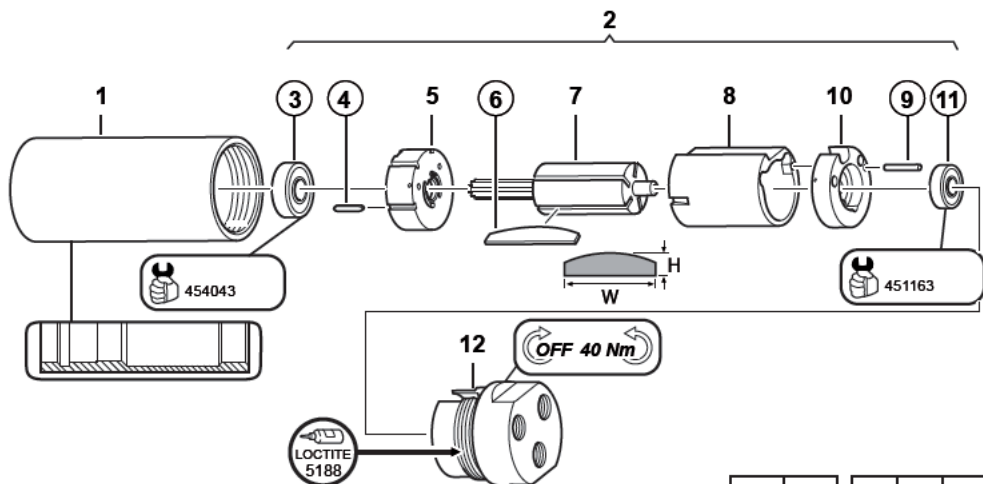

Motor items

■ MR25-2100-KSL ATEX

■ MR25-480-KSL ATEX

○ = Included in service kit

Item	Description	Part number	MR25-2100-KSL ATEX		MR25-480-KSL ATEX		Service level		
			1	1	1	1	High	Medium	Low
1	CASING	2050536063	1	1					X
2	MOTOR, COMPL.	2050537103	1	1					X
3	BALL BEARING	-	1	1					
4	KEY	-	1	1					
5	END PLATE	2050536273	1	1					X
6	VANE KIT	-	1	1					
7	ROTOR	2050537883	1	1					X
8	CYLINDER	2050536173	1	1					X
9	PIN	-	1	1					
10	END PLATE	2050536283	1	1					X
11	BALL BEARING	-	1	1					
12	BACK HEAD	2050535833	1	1					X
-	MANDREL	451163	1	1					X
-	MANDREL	454043	1	1					X
-	WRENCH	2050538463	1	1					X