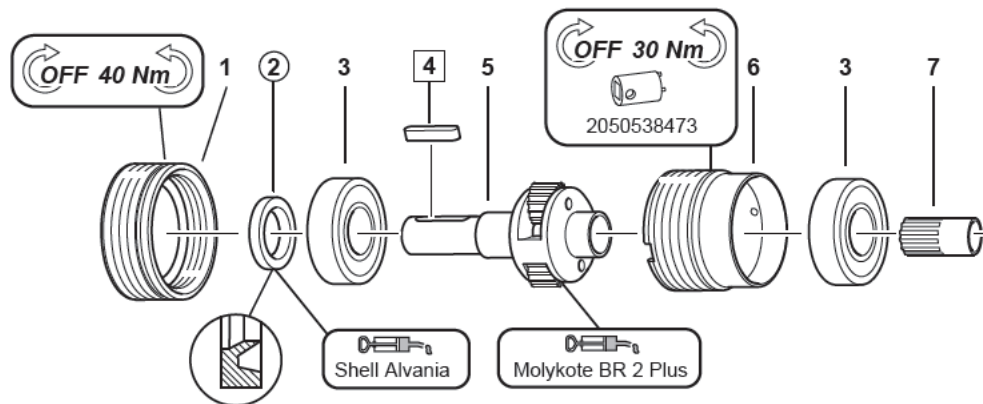

Gearbox items

■ M25-4700-KL ATEX

□ = Included in small parts kit

○ = Included in service kit

Item	Description	Part number	Qty	M25-4700-KL ATEX		
				High	Medium	Low
1	FRONT PART	2050557783	1			X
2	SEAL RING	2050538083	1			
3	BALL BEARING	2050535963	2			X
4	KEY	2050536953	1			
5	PLANETARY GEAR, COMPL.	2050537573	1			X
6	GEAR RIM	2050536653	1			X
7	GEAR WHEEL	2050536783	1			X
-	FACE SPANNER	2050538473	1			X