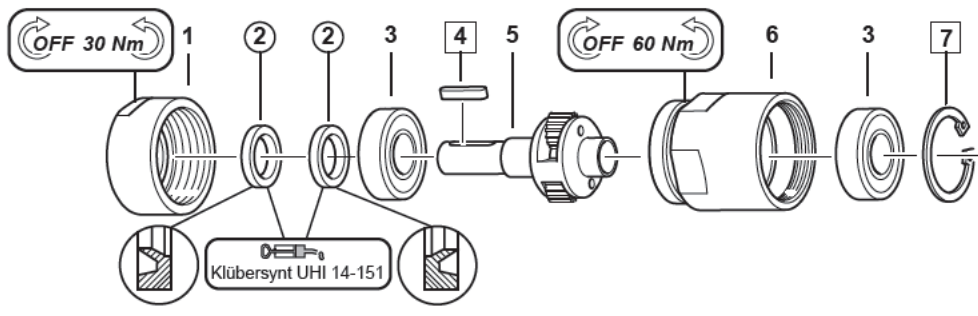

Gearbox items

■ M25-1040-KSL ATEX

■ MR25-640-KSL ATEX

□ = Included in small parts kit

○ = Included in service kit

	M25-1040-KSL ATEX	MR25-640-KSL ATEX	High	Medium	Low

Item	Description	Part number	Qty		Service level		
			M25-1040-KSL ATEX	MR25-640-KSL ATEX	High	Medium	Low
1	FRONT PART	2050540463	1	1			X
2	SEAL RING	2050538063	2	2			
3	BALL BEARING	2050535963	4	4			X
4	KEY	2050536923	1	1			
5	PLANETARY GEAR, COMPL.	2050537783	1	1			X
6	GEAR RIM	2050536683	1	1			X
7	CIRCLIP	450083	1	1			
8	PLANETARY GEAR, COMPL.	2050537533	1	1			X
9	GEAR RIM	2050536653	1	1			X
10	GEAR WHEEL	2050536783	1	1			X
-	FACE SPANNER	2050538473	1	1			X