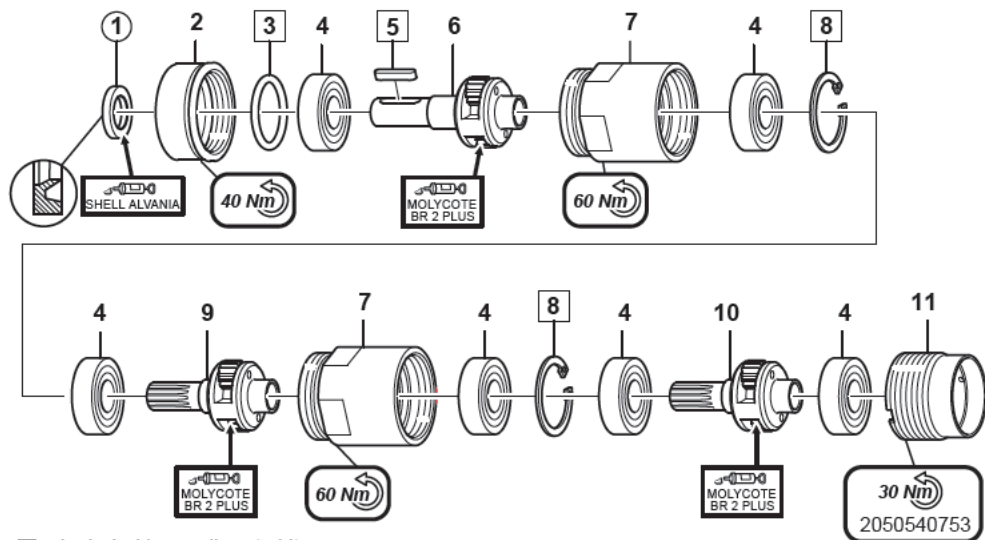

Gearbox items

■ M25-180-KL ATEX

■ MR25-100-KL ATEX

□ = Included in small parts kit

○ = Included in service kit

Item	Description	Part number	M25-180-KL ATEX		MR25-100-KL ATEX		Service level		
			Qty		Qty		High	Medium	Low
1	SEAL RING	2050538083	1	1					
2	FRONT PART	2050536543	1	1					X
3	O-RING	450823	1	1					
4	BALL BEARING	2050535963	6	6					X
5	KEY	2050536953	1	1					
6	PLANETARY GEAR, COMPL.	2050537573	1	1					X
7	GEAR RIM	2050536663	2	2					X
8	CIRCLIP	450083	2	2					
9	PLANETARY GEAR, COMPL.	2050537533	1	1					X
10	PLANETARY GEAR, COMPL.	2050537643	1	1					X
11	GEAR RIM	2050536653	1	1					X
-	FACE SPANNER	2050538473	1	1					X