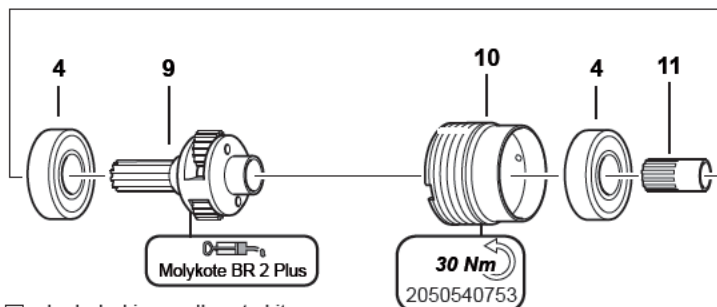

Gearbox items

■ MR25-640-KL ATEX

■ = Included in small parts kit

○ = Included in service kit

Item	Description	Part number	Qty	MR25-640-KL ATEX		
				High	Medium	Low
1	SEAL RING	2050538083	1			
2	FRONT PART	2050536543	1			X
3	O-RING	450823	1			
4	BALL BEARING	2050535963	4			X
5	KEY	2050536953	1			
6	PLANETARY GEAR, COMPL.	2050537573	1			X
7	GEAR RIM	2050536663	1			X
8	CIRCLIP	450083	1			
9	PLANETARY GEAR, COMPL.	2050537533	1			X
10	GEAR RIM	2050536653	1			X
11	GEAR WHEEL	2050536783	1			X
-	FACE SPANNER	2050538473	1			X